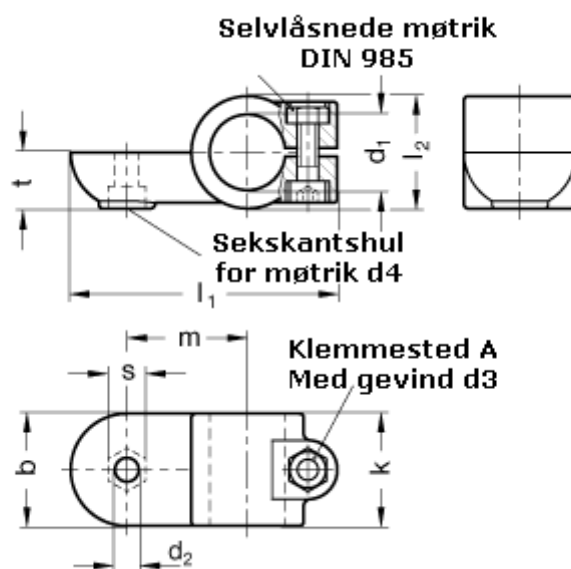

Article number: 20278B25AV2BL

Description: E+G Swivel clamp connector
GN278-B25-AV-2-BL

Measures

$b = 40$	$m = 43$
$d_1 = B25$	$s = 13.0$
$d_2 = 8.5$	$t = 20.0$
$d_3 = M 8$	
$d_4 = M 8$	
$k = 40$	
$l_1 = 95$	
$l_2 = 40$	